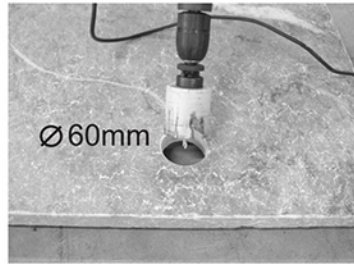

# Sirius

4039601

AC282

GS026 (Frosted)  
GS026-1 (Clear)

RB017

AC323

AC119-1

LED unit 6x warm white 12V 1W

SS ring should be tightened before final assembly.