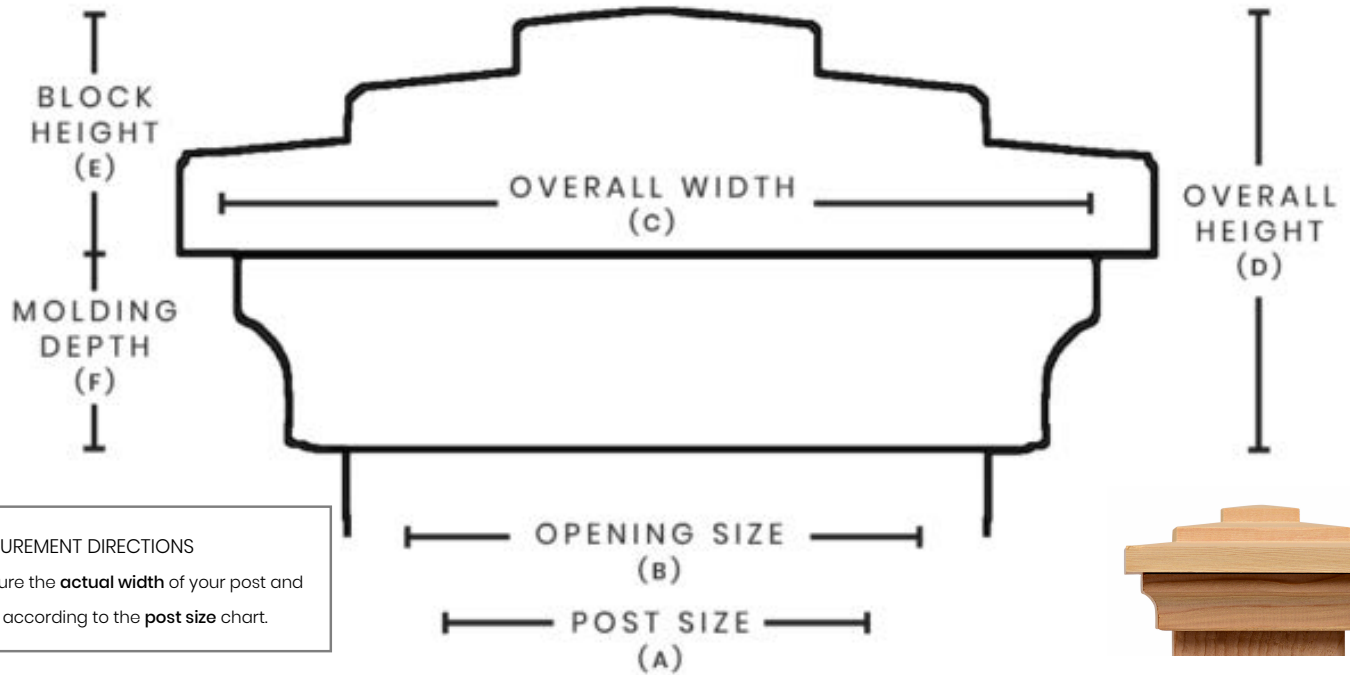

POST MEASUREMENT CHART: BEACHWALK POST CAP

MEASUREMENT DIRECTIONS
 Measure the **actual width** of your post and order according to the **post size** chart.

SKU	POST SIZE (A)	OPENING SIZE (B)	OVERALL WIDTH (C)	OVERALL HEIGHT (D)	BLOCK HEIGHT (E)	MOLDING DEPTH (F)
BWC312	3-1/2"	3-5/8"	5-1/2"	2-5/8"	1-1/2"	1-1/8"
BWC312512	3-1/2" x 5-1/2"	3-5/8" x 5-5/8"	5-1/2"x7-1/2"	2-5/8"	1-1/2"	1-1/8"
BWC334	3-3/4"	3-7/8"	6"	2-5/8"	1-1/2"	1-1/8"
BWC4	4"	4-1/8"	6"	2-5/8"	1-1/2"	1-1/8"
BWC46	4"x6"	4-1/8"x6-1/8"	6"x8"	2-5/8"	1-1/2"	1-1/8"
BWC412	4-1/2"	4-5/8"	6-3/4"	2-5/8"	1-1/2"	1-1/8"
BWC434	4-3/4"	4-7/8"	7-1/4"	2-5/8"	1-1/2"	1-1/8"
BWC5	5"	5-1/8"	7-1/4"	2-5/8"	1-1/2"	1-1/8"
BWC512	5-1/2"	5-5/8"	7-1/2"	2-5/8"	1-1/2"	1-1/8"
BWC534	5-3/4"	5-7/8"	8"	2-5/8"	1-1/2"	1-1/8"
BWC6	6"	6-1/8"	8-1/4"	2-5/8"	1-1/2"	1-1/8"
BWC612	6-1/2"	6-5/8"	8-3/4"	2-5/8"	1-1/2"	1-1/8"
BWC7	7"	7-1/8"	9"	2-5/8"	1-1/2"	1-1/8"
BWC712	7-1/2"	7-5/8"	9-3/4"	2-5/8"	1-1/2"	1-1/8"
BWC8	8"	8-1/8"	10-1/4"	2-5/8"	1-1/2"	1-1/8"
BWC812	8-1/2"	8-5/8"	10-3/4"	2-5/8"	1-1/2"	1-1/8"
BWC9	9"	9-1/8"	11-1/4"	3-5/8"	2-1/2"	1-1/8"
BWC912	9-1/2"	9-5/8"	11-3/4"	3-5/8"	2-1/2"	1-1/8"
BWC10	10"	10-1/8"	12-1/4"	3-5/8"	2-1/2"	1-1/8"