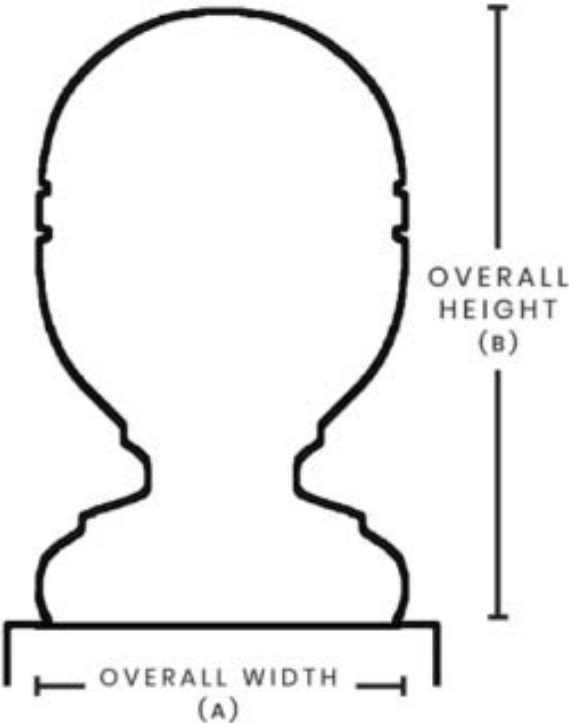

# POST MEASUREMENT CHART: COLONIAL FINIAL

**MEASUREMENT DIRECTIONS**  
 Measure the **actual width** of your post and order according to the **post size** chart.

SKU	OVERALL WIDTH (A)	OVERALL HEIGHT (B)	GROOVES?
DT9450C	3-1/4"	5-1/2"	YES
DT9455C	3-1/4"	5-1/2"	NO
DT9400C	4-1/4"	6"	YES
DT9555C	4-1/4"	6"	NO
DT60C	5"	6"	YES
DT65C	5"	6"	NO
DT75C	5-1/2"	6"	YES
DT80C	5-1/2"	6"	NO