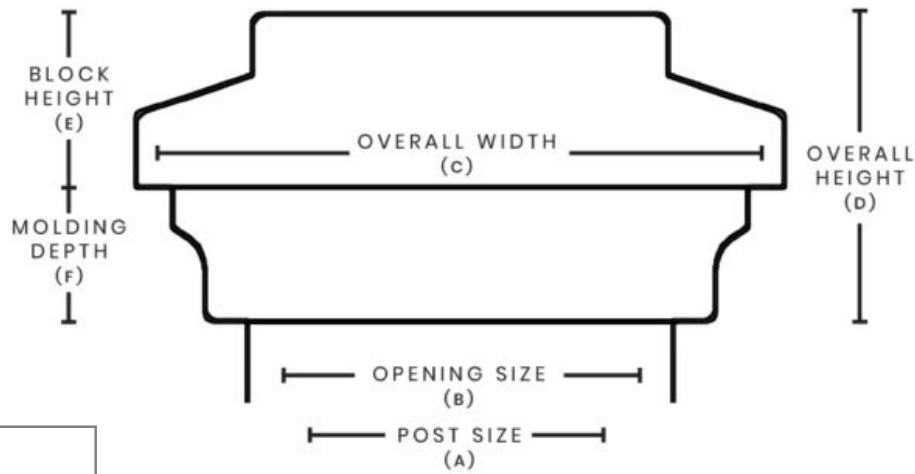

POST MEASUREMENT CHART: ISLAND POST CAP

MEASUREMENT DIRECTIONS

Measure the **actual width** of your post and order according to the **post size** chart.

SKU	POST SIZE (A)	OPENING SIZE (B)	OVERALL WIDTH (C)	OVERALL HEIGHT (D)	BLOCK HEIGHT (E)	MOLDING DEPTH (F)
IC312	3-1/2"	3-5/8"	5-1/2"	2-1/2"	1-3/8"	1-1/8"
IC312512	3-1/2" x 5-1/2"	3-5/8" x 5-5/8"	5-1/2"x7-1/2"	2-1/2"	1-3/8"	1-1/8"
IC334	3-3/4"	3-7/8"	6"	2-1/2"	1-3/8"	1-1/8"
IC4	4"	4-1/8"	6"	2-1/2"	1-3/8"	1-1/8"
IC46	4"x6"	4-1/8"x6-1/8"	6"x8"	2-1/2"	1-3/8"	1-1/8"
IC412	4-1/2"	4-5/8"	6-3/4"	2-1/2"	1-3/8"	1-1/8"
IC434	4-3/4"	4-7/8"	7-1/4"	2-1/2"	1-3/8"	1-1/8"
IC5	5"	5-1/8"	7-1/4"	2-1/2"	1-3/8"	1-1/8"
IC512	5-1/2"	5-5/8"	7-3/4"	2-1/2"	1-3/8"	1-1/8"
IC534	5-3/4"	5-7/8"	8"	2-1/2"	1-3/8"	1-1/8"
IC6	6"	6-1/8"	8-1/4"	2-1/2"	1-3/8"	1-1/8"
IC612	6-1/2"	6-5/8"	8-3/4"	2-1/2"	1-3/8"	1-1/8"
IC7	7"	7-1/8"	9-1/4"	2-1/2"	1-3/8"	1-1/8"
IC712	7-1/2"	7-5/8"	9-3/4"	2-1/2"	1-3/8"	1-1/8"
IC8	8"	8-1/8"	10-1/4"	2-1/2"	1-3/8"	1-1/8"
IC812	8-1/2"	8-5/8"	10-3/4"	2-1/2"	1-3/8"	1-1/8"
IC9	9"	9-1/8"	11-1/4"	3-1/8"	2"	1-1/8"
IC912	9-1/2"	9-5/8"	11-3/4"	3-1/8"	2"	1-1/8"
IC10	10"	10-1/8"	12-1/4"	3-1/8"	2"	1-1/8"