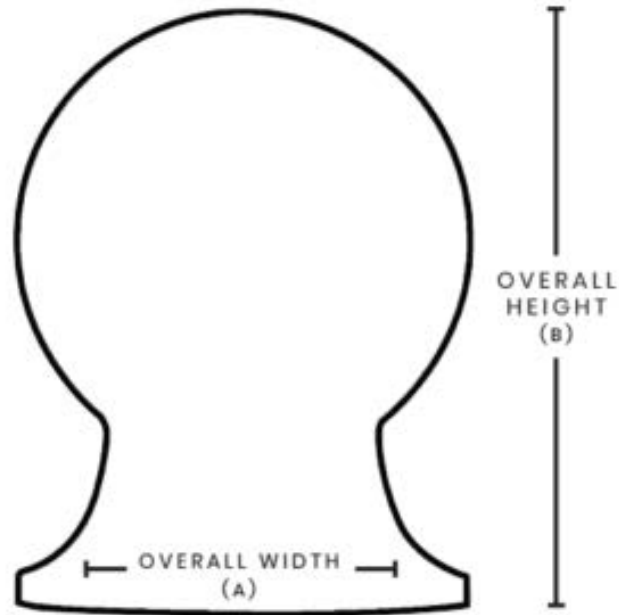

POST MEASUREMENT CHART: QUASE FINIAL

MEASUREMENT DIRECTIONS

Measure the **actual width** of your post and order according to the **post size** chart.

SKU	OVERALL WIDTH (A)	OVERALL HEIGHT (B)
NFQ4C	3-1/4"	5-1/2"
NFQ5C	4-1/4"	6-1/2"
NFQ6C	5-1/4"	7-1/2"